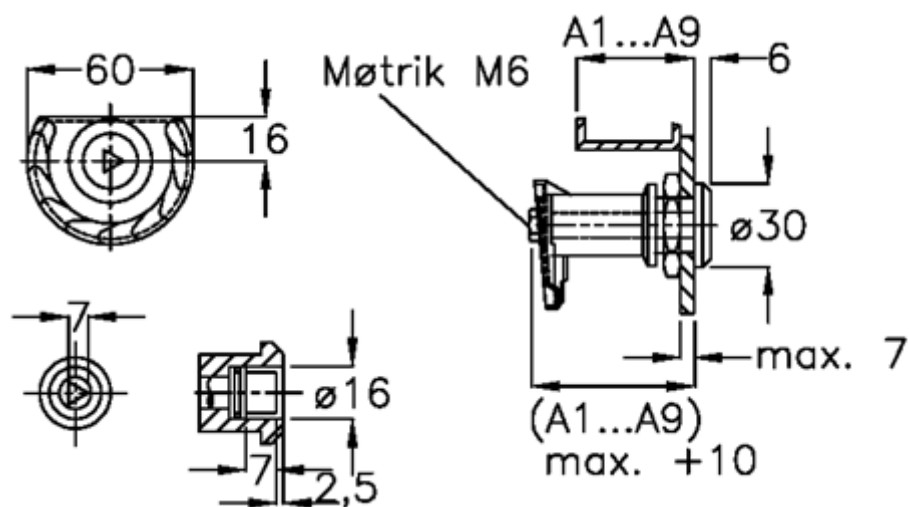

Data Sheet

Article number: 20918027
Description: E+G Door lock
GN 119-DK-A7

Measures

Door + frame thickness = 47-55
Measure type = A7